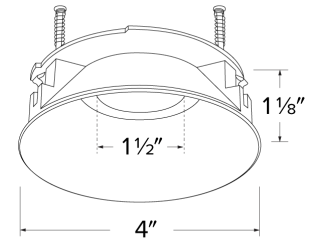

ELK408B - Black Ref

ELK408BZ - Bronze Ref

EL4SFR - Spackle Frame

Dimensions

Product Number

Item	Description	Finish
ELK408H	4" Round Trimless Reflector	All Haze

Compatible Products

For use with 4" Koto™ Twist-On Trims