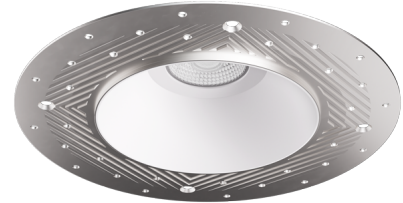

Pex™ 4" Round Trimless Smooth Reflector Trim

Pex™ Precision die-cast trims with twist-on system for easy tool-free installation

Features

- 4" Trimless Smooth Reflector (ELK408)
- 4" Trimless Spackle Frame Ordered Separately (EL4SFR)
- Fixed Downlight (non-adjustable)
- Convenient twist-on design for easy installation.
- Lamp: Koto™ LED Module and Canless Koto™ LED Module
- Wet location rated.

Technical Details

Installation: Twist-on design allows for easy mounting onto the Canless Koto™ LED Module.

Lamp: Koto™ LED Module and Canless Koto™ LED Module

Options

ELK408W - White Ref

ELK408H - Haze Ref

ELK408B - Black Ref

ELK408BZ - Bronze Ref

EL4SFR - Spackle Frame

Dimensions

Product Number

Item	Description	Finish
ELK408H	4" Round Trimless Reflector	All Haze

Compatible Products

For use with 4" Koto™ Twist-On Trims

Koto™ LED Module & 4" Dedicated LED ICA Housing

Koto™ LED Module
ELK07, ELK09, & ELK11

PRODUCT NUMBER BUILDER

Koto™ LED Module	Lumens	Color Temperature	Beam Angle
ELK			
07	750 lm	27 2700K	(blank) 38° lens (Standard)
09	950 lm	30 3000K	-S 18° lens
11	1150 lm	35 3500K	-N 25° lens
		40 4000K	-W 60° lens
		SD Sunset Dimming (For ELK09 & ELK11)	-FC 18° - 50° Adjustable (ELK07 Only)