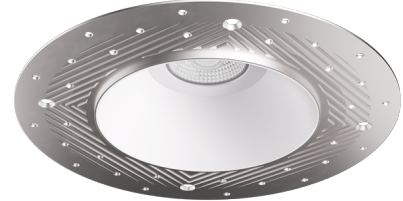

Pex™ 4" Round Trimless Smooth Reflector Trim

Pex™ Precision die-cast trims with twist-on system for easy tool-free installation

Features

- 4" Trimless Smooth Reflector (ELK408)
- 4" Trimless Spackle Frame Ordered Separately (EL4SFR)
- Fixed Downlight (non-adjustable)
- Convenient twist-on design for easy installation.
- Lamp: Koto™ LED Module and Canless Koto™ LED Module
- Wet location rated.

Technical Details

Installation: Twist-on design allows for easy mounting onto the Canless Koto™ LED Module.

Lamp: Koto™ LED Module and Canless Koto™ LED Module

Options

ELK408W - White Ref

ELK408H - Haze Ref

ELK408B - Black Ref

ELK408BZ - Bronze Ref

EL4SFR - Spackle Frame

Dimensions

Product Number

Item	Description	Finish
ELK408H	4" Round Trimless Reflector	All Haze

Compatible Products

For use with 4" Koto™ Twist-On Trims

Koto™ LED Module & 4" Dedicated LED ICA Housing

Koto™ LED Module
ELK07, ELK09, & ELK11

PRODUCT NUMBER BUILDER					
Koto™ LED Module	Lumens	Color Temperature	Beam Angle		
ELK					
07	750 lm	27 2700K	(blank)	38° lens (Standard)	
09	950 lm	30 3000K	-S	18° lens	
11	1150 lm	35 3500K	-N	25° lens	
		40 4000K	-W	60° lens	
		SD Sunset Dimming (For ELK09 & ELK11)	-FC	18° - 50° Adjustable (ELK07 Only)	