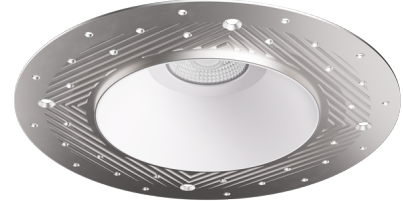

Pex™ 4" Round Trimless Smooth Reflector Trim

Pex™ Precision die-cast trims with twist-on system for easy tool-free installation

Features

- 4" Trimless Smooth Reflector (ELK408)
- 4" Trimless Spackle Frame Ordered Separately (EL4SFR)
- Fixed Downlight (non-adjustable)
- Convenient twist-on design for easy installation.
- Lamp: Koto™ LED Module and Canless Koto™ LED Module
- Wet location rated.

Technical Details

Installation: Twist-on design allows for easy mounting onto the Canless Koto™ LED Module.

Lamp: Koto™ LED Module and Canless Koto™ LED Module

Options

ELK408W - White Ref

ELK408H - Haze Ref

ELK408B - Black Ref

ELK408BZ - Bronze Ref

EL4SFR - Spackle Frame

Dimensions

Product Number

Item	Description	Finish
ELK408BZ	4" Round Trimless Reflector	All Bronze

Compatible Products

For use with 4" Koto™ Twist-On Trims

Koto™ LED Module & 4" Dedicated LED ICA Housing

Koto™ LED Module
ELK07, ELK09, & ELK11

PRODUCT NUMBER BUILDER

Koto™ LED Module	Lumens	Color Temperature	Beam Angle
ELK			
07	750 lm	27 2700K	(blank) 38° lens (Standard)
09	950 lm	30 3000K	-S 18° lens
11	1150 lm	35 3500K	-N 25° lens
		40 4000K	-W 60° lens
		SD Sunset Dimming (For ELK09 & ELK11)	-FC 18° - 50° Adjustable (ELK07 Only)