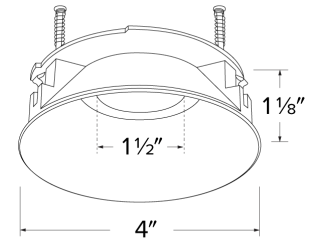

Dimensions

Product Number

Item	Description	Finish
ELK408BZ	4" Round Trimless Reflector	All Bronze