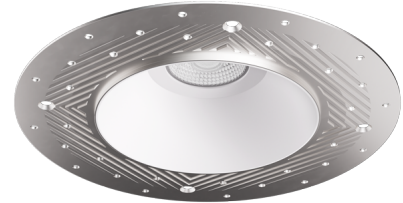

# Pex™ 4" Round Trimless Smooth Reflector Trim

Pex™ Precision die-cast trims with twist-on system for easy tool-free installation

## Features

- 4" Trimless Smooth Reflector (ELK408)
- 4" Trimless Spackle Frame Ordered Separately (EL4SFR)
- Fixed Downlight (non-adjustable)
- Convenient twist-on design for easy installation.
- Lamp: Koto™ LED Module and Canless Koto™ LED Module
- Wet location rated.

## Technical Details

**Installation:** Twist-on design allows for easy mounting onto the Canless Koto™ LED Module.

**Lamp:** Koto™ LED Module and Canless Koto™ LED Module