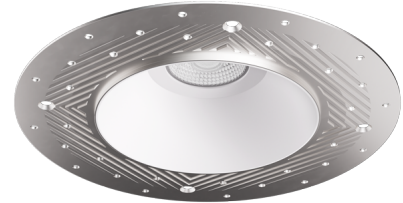

Pex™ 4" Round Trimless Smooth Reflector Trim

Pex™ Precision die-cast trims with twist-on system for easy tool-free installation

Features

- 4" Trimless Smooth Reflector (ELK408)
- 4" Trimless Spackle Frame Ordered Separately (EL4SFR)
- Fixed Downlight (non-adjustable)
- Convenient twist-on design for easy installation.
- Lamp: Koto™ LED Module and Canless Koto™ LED Module
- Wet location rated.

Technical Details

Installation: Twist-on design allows for easy mounting onto the Canless Koto™ LED Module.

Lamp: Koto™ LED Module and Canless Koto™ LED Module

Options

ELK408W - White Ref

ELK408H - Haze Ref

ELK408B - Black Ref

ELK408BZ - Bronze Ref

EL4SFR - Spackle Frame

Dimensions

Product Number

Item	Description	Finish
ELK408BZ	4" Round Trimless Reflector	All Bronze

Compatible Products

For use with 4" Koto™ Twist-On Trims

Koto™ LED Module & 4" Dedicated LED ICA Housing

Koto™ LED Module
ELK07, ELK09, & ELK11

PRODUCT NUMBER BUILDER					
Koto™ LED Module	Lumens	Color Temperature	Beam Angle		
ELK					
07	750 lm	27 2700K	(blank)	38° lens (Standard)	
09	950 lm	30 3000K	-S	18° lens	
11	1150 lm	35 3500K	-N	25° lens	
		40 4000K	-W	60° lens	
		SD Sunset Dimming (For ELK09 & ELK11)	-FC	18° - 50° Adjustable (ELK07 Only)	