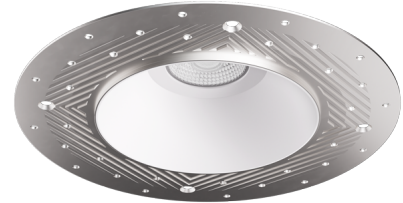

Pex™ 4" Round Trimless Smooth Reflector Trim

Pex™ Precision die-cast trims with twist-on system for easy tool-free installation

Features

- 4" Trimless Smooth Reflector (ELK408)
- 4" Trimless Spackle Frame Ordered Separately (EL4SFR)
- Fixed Downlight (non-adjustable)
- Convenient twist-on design for easy installation.
- Lamp: Koto™ LED Module and Canless Koto™ LED Module
- Wet location rated.

Technical Details

Installation: Twist-on design allows for easy mounting onto the Canless Koto™ LED Module.

Lamp: Koto™ LED Module and Canless Koto™ LED Module

Options

ELK408W - White Ref

ELK408H - Haze Ref

ELK408B - Black Ref

ELK408BZ - Bronze Ref

EL4SFR - Spackle Frame

Dimensions

Product Number

Item	Description	Finish
ELK408B	4" Round Trimless Reflector	All Black

Compatible Products

For use with 4" Koto™ Twist-On Trims

Koto™ LED Module & 4" Dedicated LED ICA Housing

Koto™ LED Module
ELK07, ELK09, & ELK11

PRODUCT NUMBER BUILDER

Koto™ LED Module	Lumens	Color Temperature	Beam Angle
ELK			
07	750 lm	27 2700K	(blank) 38° lens (Standard)
09	950 lm	30 3000K	-S 18° lens
11	1150 lm	35 3500K	-N 25° lens
		40 4000K	-W 60° lens
		SD Sunset Dimming (For ELK09 & ELK11)	-FC 18° - 50° Adjustable (ELK07 Only)