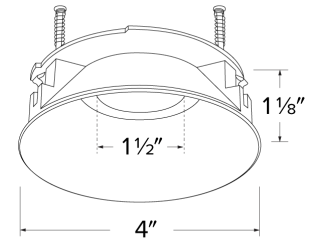

ELK408B - Black Ref

ELK408BZ - Bronze Ref

EL4SFR - Spackle Frame

Dimensions

Product Number

Item	Description	Finish
ELK408B	4" Round Trimless Reflector	All Black

Compatible Products

For use with 4" Koto™ Twist-On Trims