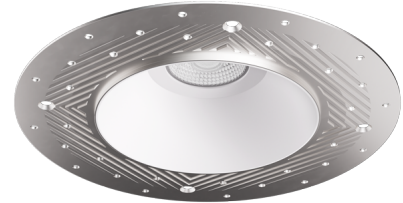

# Pex™ 4" Round Trimless Smooth Reflector Trim

Pex™ Precision die-cast trims with twist-on system for easy tool-free installation

## Features

- 4" Trimless Smooth Reflector (ELK408)
- 4" Trimless Spackle Frame Ordered Separately (EL45FR)
- Fixed Downlight (non-adjustable)
- Convenient twist-on design for easy installation.
- Lamp: Koto™ LED Module and Canless Koto™ LED Module
- Wet location rated.

## Technical Details

**Installation:** Twist-on design allows for easy mounting onto the Canless Koto™ LED Module.

**Lamp:** Koto™ LED Module and Canless Koto™ LED Module