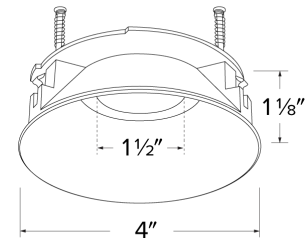

Pex™ 4" Round Trimless Smooth Reflector Trim

Pex™ Precision die-cast trims with twist-on system for easy tool-free installation

Features

- 4" Trimless Smooth Reflector (ELK408)
- 4" Trimless Spackle Frame (EL4SFR)
- Fixed Downlight (non-adjustable)
- Convenient twist-on design for easy installation.
- Lamp: Koto™ LED Module and Canless Koto™ LED Module
- Wet location rated.

Technical Details

Installation: Twist-on design allows for easy mounting onto the Canless Koto™ LED Module.

Lamp: Koto™ LED Module and Canless Koto™ LED Module

Options

ELK408W - White Ref

ELK408H - Haze Ref

ELK408B - Black Ref

ELK408BZ - Bronze Ref

EL4SFR - Spackle Frame

Dimensions

Product Numbers

Item	Description	Finish
ELK408W	4" Round Trimless Reflector	All White
ELK408H	4" Round Trimless Reflector	Haze
ELK408B	4" Round Trimless Reflector	All Black
ELK408BZ	4" Round Trimless Reflector	All Bronze
EL4SFR	4" Round Trimless Spackle Frame	