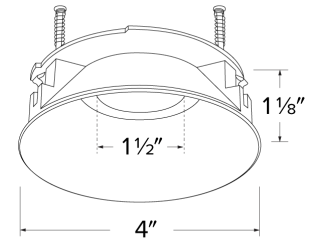

ELK408B - Black Ref

ELK408BZ - Bronze Ref

EL4SFR - Spackle Frame

Dimensions

Product Numbers

Item	Description	Finish
ELK408W	4" Round Trimless Reflector	All White
ELK408H	4" Round Trimless Reflector	All Haze
ELK408B	4" Round Trimless Reflector	All Black
ELK408BZ	4" Round Trimless Reflector	All Bronze