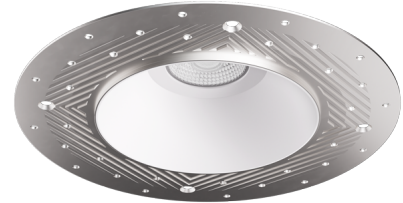

Pex™ 4" Round Trimless Smooth Reflector Trim

Pex™ Precision die-cast trims with twist-on system for easy tool-free installation

Features

- 4" Trimless Smooth Reflector (ELK408)
- 4" Trimless Spackle Frame Ordered Separately (EL4SFR)
- Fixed Downlight (non-adjustable)
- Convenient twist-on design for easy installation.
- Lamp: Koto™ LED Module and Canless Koto™ LED Module
- Wet location rated.

Technical Details

Installation: Twist-on design allows for easy mounting onto the Canless Koto™ LED Module.

Lamp: Koto™ LED Module and Canless Koto™ LED Module

Options

ELK408W - White Ref

ELK408H - Haze Ref

ELK408B - Black Ref

ELK408BZ - Bronze Ref

EL4SFR - Spackle Frame

Dimensions

Product Numbers

Item	Description	Finish
ELK408W	4" Round Trimless Reflector	All White
ELK408H	4" Round Trimless Reflector	All Haze
ELK408B	4" Round Trimless Reflector	All Black
ELK408BZ	4" Round Trimless Reflector	All Bronze

Item	Description	Finish
EL45FR	4" Round Trimless Spackle Frame	

Compatible Products

For use with 4" Koto™ Twist-On Trims

Koto™ LED Module & 4" Dedicated LED ICA Housing

Koto™ LED Module
ELK07, ELK09, & ELK11