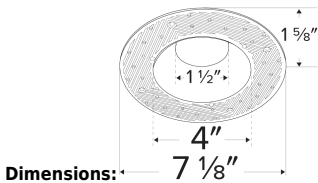

Technical Details

Installation: Twist-lock design allows for easy mounting onto the Koto™ LED Module.

Lamp: Koto™ LED Module.