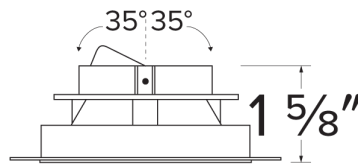

Technical Details

Installation: Twist-lock design allows for easy mounting onto the Koto™ LED Module.

Lamp: Koto™ LED Module.