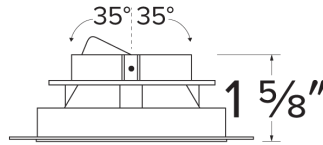

Technical Details

Installation: Twist-lock design allows for easy mounting onto the Koto™ LED Module.

Lamp: Koto™ LED Module.