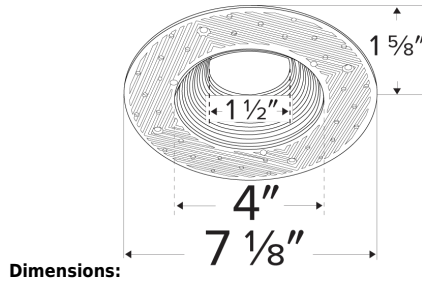

Technical Details

Installation: Twist-lock design allows for easy mounting onto the Koto™ LED Module.

Lamp: Koto™ LED Module.