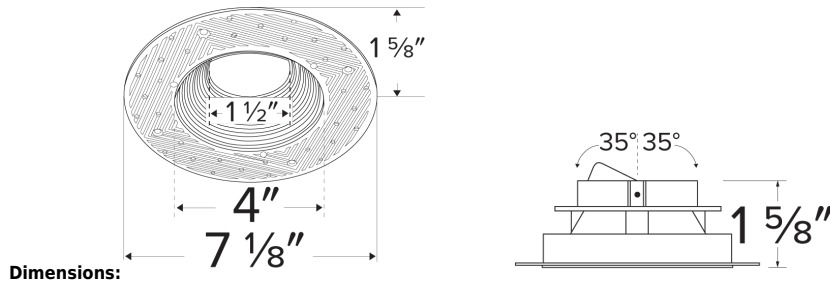

Technical Details

Installation: Twist-lock design allows for easy mounting onto the Koto™ LED Module.

Lamp: Koto™ LED Module.