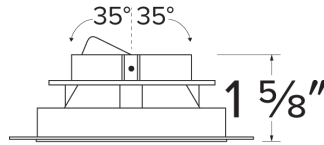

Technical Details

Installation: Twist-lock design allows for easy mounting onto the Koto™ LED Module.

Lamp: Koto™ LED Module.