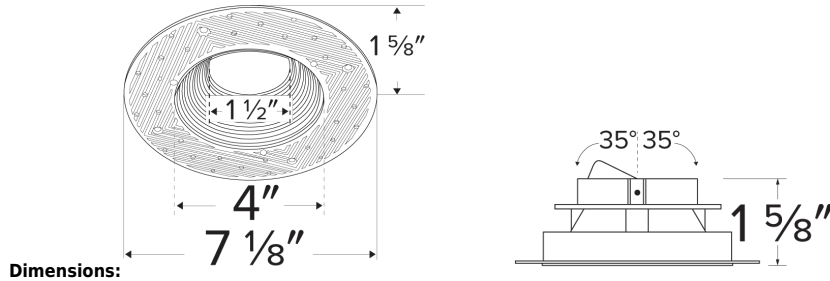

Technical Details

Installation: Twist-lock design allows for easy mounting onto the Koto™ LED Module.

Lamp: Koto™ LED Module.