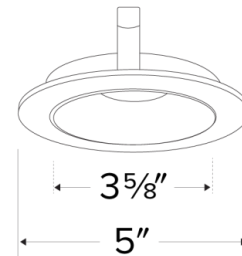

Pex™ 4" Round Shallow Reflector

Pex™ Precision die-cast trims with twist-&-lock system for easy Koto™ Module installation

Features

- 4" Round Shallow Reflector.
- Convenient twist-lock design for easy installation.
- Lamp: Koto™ LED Module.
- Wet location rated.

Technical Details

Construction: Diecast aluminum with a powder coated finish.

Installation: Twist-lock design allows for easy mounting onto the Koto™ LED Module.

Lamp: Koto™ LED Module.

Options

Product Numbers

Item	Finish
ELK4116W	All White
ELK4116H	Haze with White Trim