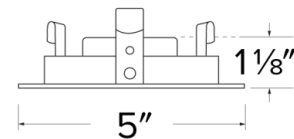

Pex™ 4" Round Shallow Reflector

Pex™ Precision die-cast trims with twist-&-lock system for easy Koto™ Module installation

Features

- 4" Round Shallow Reflector.
- Convenient twist-lock design for easy installation.
- Lamp: Koto™ LED Module.
- Wet location rated.

Technical Details

Construction: Diecast aluminum with a powder coated finish.

Installation: Twist-lock design allows for easy mounting onto the Koto™ LED Module.

Lamp: Koto™ LED Module.

Options

Product Numbers

Item	Finish
ELK4116W	All White
ELK4116H	Haze with White Trim