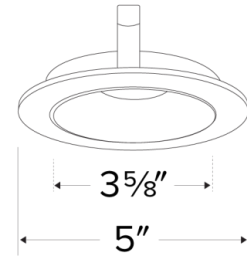

Pex™ 4" Round Shallow Reflector

Pex™ Precision die-cast trims with twist-&-lock system for easy Koto™ Module installation

Features

- 4" Round Shallow Reflector.
- Convenient twist-lock design for easy installation.
- Lamp: Koto™ LED Module.
- Wet location rated.

Technical Details

Construction: Diecast aluminum with a powder coated finish.

Installation: Twist-lock design allows for easy mounting onto the Koto™ LED Module.

Lamp: Koto™ LED Module.

Options

Product Numbers

Item	Finish
ELK4116W	All White
ELK4116H	Haze with White Trim