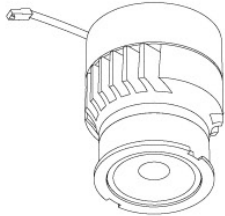

Compatible Products

For use with 4" Koto™ Twist-On Trims

Koto™ 24V DC LED Light Engine

24V DC Koto™ LED Light Engine

PRODUCT NUMBER BUILDER			
Koto™ LED Light Engine	Lumens	Color Temperature	Voltage
ELK			

08	800 lm	27	2700K	-24	24V DC
		30	3000K		

*Standard module includes 38° installed with 25° & 60° field changeable lenses.

ACCESSORIES

Lens

EP731C 18° Lens
EP732C 25° Lens
EP733C 38° Lens
EP734C 60° Lens
*EP732C, EP733C, EP734C Included with standard module

Snout

L50W White
L50B Black

Secondary Optics

L45 Hex Louver
L46 Linear Lens
L47 Spread Louver
L49 Frosted Lens
L51 Color Shifter
L57 White Hex Louver
L52 Blue Lens
L53 Pink Shifter