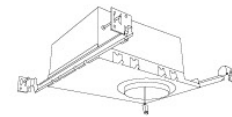

## 4" Koto™ Dedicated LED ICA Housings

4" ICA Maximum Adjustability Housing  
**New Construction**

CAT NO.	SPECIFICATIONS
EL485ICA	Maximum Adjustability

4" ICA Housing  
**New Construction**

CAT NO.	SPECIFICATIONS
EL490ICA	14W, 120/277V
EL490ICA-EM5	Emergency Battery Back-up (90 minutes)