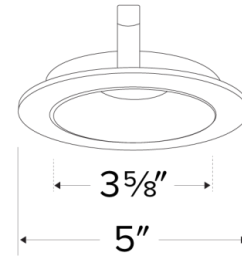

Technical Details

Construction: Diecast aluminum with a powder coated finish.

Installation: Twist-lock design allows for easy mounting onto the Koto™ LED Module.

Lamp: Koto™ LED Module.

Options

All White

Haze with White Trim