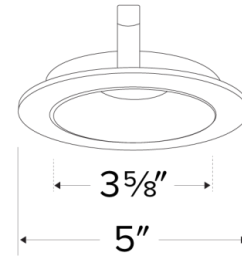

Pex™ 4" Round Shallow Reflector

Pex™ Precision die-cast trims with twist-&-lock system for easy Koto™ Module installation

Features

- 4" Round Shallow Reflector.
- Convenient twist-lock design for easy installation.
- Lamp: Koto™ LED Module.
- Wet location rated.

Technical Details

Construction: Diecast aluminum with a powder coated finish.

Installation: Twist-lock design allows for easy mounting onto the Koto™ LED Module.

Lamp: Koto™ LED Module.

Options

Product Numbers

Item	Finish
ELK4116W	All White
ELK4116H	Haze with White Trim