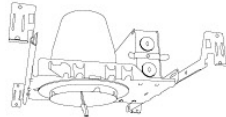

## 4" Koto™ Dedicated LED ICA Housings

4" ICA Maximum Adjustability Housing  
**New Construction**

CAT NO.	SPECIFICATIONS
EL485ICA	Maximum Adjustability

4" ICA Housing  
**New Construction**

CAT NO.	SPECIFICATIONS
EL490ICA	14W, 120/277V
EL490ICA-EM5	Emergency Battery Back-up (90 minutes)