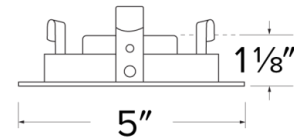

Pex™ 4" Round Shallow Reflector

Pex™ Precision die-cast trims with twist-&-lock system for easy Koto™ Module installation

Features

- 4" Round Shallow Reflector.
- Convenient twist-lock design for easy installation.
- Lamp: Koto™ LED Module.
- Wet location rated.

Technical Details

Construction: Diecast aluminum with a powder coated finish.

Installation: Twist-lock design allows for easy mounting onto the Koto™ LED Module.

Lamp: Koto™ LED Module.

Options

Product Numbers

Item	Finish
ELK4116W	All White
ELK4116H	Haze with White Trim