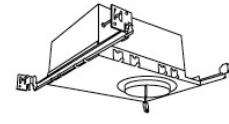

24V DC 4" R-60 Spray Foam Insulation
New Construction Housing

CAT NO.	SPECIFICATIONS
E24V490AJICA	Maximum Adjustability, For use in R60 or Chicago plenum applications <i>*Requires 24V DC Transformer</i>