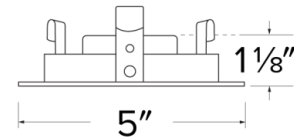

Pex™ 4" Round Shallow Reflector

Pex™ Precision die-cast trims with twist-&-lock system for easy Koto™ Module installation

Features

- 4" Round Shallow Reflector.
- Convenient twist-lock design for easy installation.
- Lamp: Koto™ LED Module.
- Wet location rated.

Technical Details

Construction: Diecast aluminum with a powder coated finish.

Installation: Twist-lock design allows for easy mounting onto the Koto™ LED Module.

Lamp: Koto™ LED Module.

Options

Product Numbers

Item	Finish
ELK4116W	All White
ELK4116H	Haze with White Trim