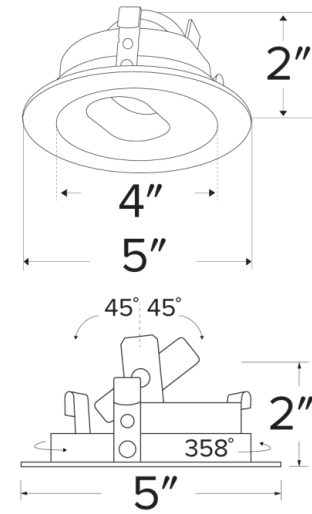

Dimensions

Product Numbers

Item	Finish
ELK4120W	Black with White Trim

Product Number Builder Example: ELK4120W

Pex™ 4" Round Rotatable Slot Aperture

Finish

ELK4120

W Black with White Trim