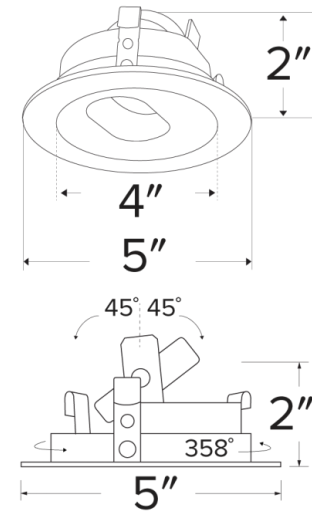

Dimensions

Product Numbers

Item	Finish
ELK4120W	Black with White Trim

Product Number Builder Example: ELK4120W

Pex™ 4" Round Rotatable Slot Aperture

Finish

ELK4120

W

W Black with White Trim