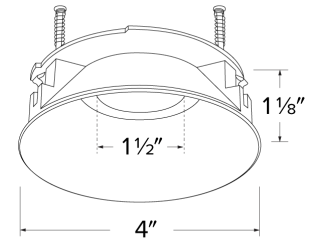

Pex™ 4" Round Non-Adjustable Trimless Smooth Reflector Trim

Pex™ Precision die-cast trims with twist-on system for easy tool-free installation

Features

- 4" Trimless Smooth Reflector (ELK408)
- 4" Trimless Spackle Frame Ordered Separately (EL4SFR)
- Fixed Downlight (non-adjustable)
- Convenient twist-on design for easy installation.
- Lamp: Koto™ LED Module and Canless Koto™ LED Module
- Wet location rated.

ELK408B - Black Ref

ELK408BZ - Bronze Ref

EL4SFR - Spackle Frame

Dimensions

Product Number

Item	Description	Finish
ELK408W	4" Round Trimless Reflector	All White

Compatible Products

For use with 4" Koto™ Twist-On Trims