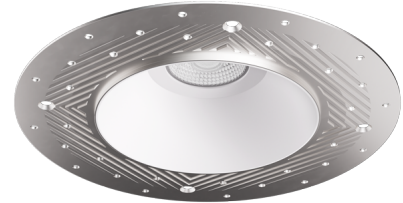

Pex™ 4" Round Non-Adjustable Trimless Smooth Reflector Trim

Pex™ Precision die-cast trims with twist-on system for easy tool-free installation

Features

- 4" Trimless Smooth Reflector (ELK408)
- 4" Trimless Spackle Frame Ordered Separately (EL4SFR)
- Fixed Downlight (non-adjustable)
- Convenient twist-on design for easy installation.
- Lamp: Koto™ LED Module and Canless Koto™ LED Module
- Wet location rated.

Technical Details

Installation: Twist-on design allows for easy mounting onto the Canless Koto™ LED Module.

Lamp: Koto™ LED Module and Canless Koto™ LED Module

Options

ELK408W - White Ref

ELK408H - Haze Ref

ELK408B - Black Ref

ELK408BZ - Bronze Ref

EL4SFR - Spackle Frame

Dimensions

Product Number

Item	Description	Finish
ELK408W	4" Round Trimless Reflector	All White

Compatible Products

For use with 4" Koto™ Twist-On Trims

Koto™ LED Module & 4" Dedicated LED ICA Housing

Koto™ LED Module
ELK07, ELK09, & ELK11

PRODUCT NUMBER BUILDER					
Koto™ LED Module	Lumens	Color Temperature	Beam Angle		
ELK					
07	750 lm	27 2700K	(blank)	38° lens (Standard)	
09	950 lm	30 3000K	-S	18° lens	
11	1150 lm	35 3500K	-N	25° lens	
		40 4000K	-W	60° lens	
		SD Sunset Dimming (For ELK09 & ELK11)	-FC	18° - 50° Adjustable (ELK07 Only)	