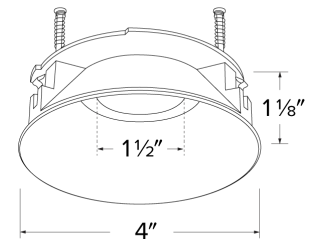

Pex™ 4" Round Non-Adjustable Trimless Smooth Reflector Trim

Pex™ Precision die-cast trims with twist-on system for easy tool-free installation

Features

- 4" Trimless Smooth Reflector (ELK408)
- 4" Trimless Spackle Frame Ordered Separately (EL4SFR)
- Fixed Downlight (non-adjustable)
- Convenient twist-on design for easy installation.
- Lamp: Koto™ LED Module and Canless Koto™ LED Module
- Wet location rated.

ELK408B - Black Ref

ELK408BZ - Bronze Ref

EL4SFR - Spackle Frame

Dimensions

Product Number

Item	Description	Finish
ELK408H	4" Round Trimless Reflector	All Haze

Compatible Products

For use with 4" Koto™ Twist-On Trims