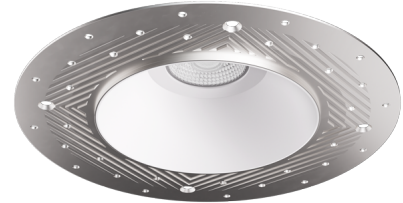

Pex™ 4" Round Non-Adjustable Trimless Smooth Reflector Trim

Pex™ Precision die-cast trims with twist-on system for easy tool-free installation

Features

- 4" Trimless Smooth Reflector (ELK408)
- 4" Trimless Spackle Frame Ordered Separately (EL4SFR)
- Fixed Downlight (non-adjustable)
- Convenient twist-on design for easy installation.
- Lamp: Koto™ LED Module and Canless Koto™ LED Module
- Wet location rated.

Technical Details

Installation: Twist-on design allows for easy mounting onto the Canless Koto™ LED Module.

Lamp: Koto™ LED Module and Canless Koto™ LED Module

Options

ELK408W - White Ref

ELK408H - Haze Ref

ELK408B - Black Ref

ELK408BZ - Bronze Ref

EL4SFR - Spackle Frame

Dimensions

Product Number

Item	Description	Finish
ELK408H	4" Round Trimless Reflector	All Haze

Compatible Products

For use with 4" Koto™ Twist-On Trims

Koto™ LED Module & 4" Dedicated LED ICA Housing

Koto™ LED Module
ELK07, ELK09, & ELK11

PRODUCT NUMBER BUILDER

Koto™ LED Module	Lumens	Color Temperature	Beam Angle
ELK			
07	750 lm	27 2700K	(blank) 38° lens (Standard)
09	950 lm	30 3000K	-S 18° lens
11	1150 lm	35 3500K	-N 25° lens
		40 4000K	-W 60° lens
		SD Sunset Dimming (For ELK09 & ELK11)	-FC 18° - 50° Adjustable (ELK07 Only)