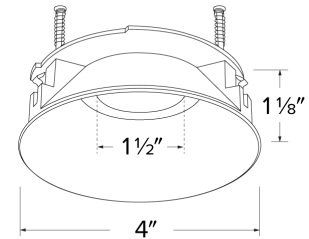

Pex™ 4" Round Non-Adjustable Trimless Smooth Reflector Trim

Pex™ Precision die-cast trims with twist-on system for easy tool-free installation

Features

- 4" Trimless Smooth Reflector (ELK408)
- 4" Trimless Spackle Frame Ordered Separately (EL4SFR)
- Fixed Downlight (non-adjustable)
- Convenient twist-on design for easy installation.
- Lamp: Koto™ LED Module and Canless Koto™ LED Module
- Wet location rated.

ELK408B - Black Ref

ELK408BZ - Bronze Ref

EL4SFR - Spackle Frame

Dimensions

Product Number

Item	Description	Finish
ELK408BZ	4" Round Trimless Reflector	All Bronze

Compatible Products

For use with 4" Koto™ Twist-On Trims