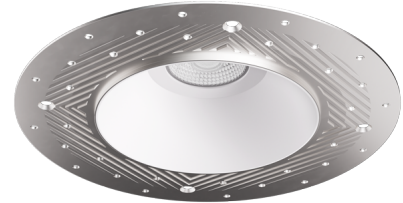

Pex™ 4" Round Non-Adjustable Trimless Smooth Reflector Trim

Pex™ Precision die-cast trims with twist-on system for easy tool-free installation

Features

- 4" Trimless Smooth Reflector (ELK408)
- 4" Trimless Spackle Frame Ordered Separately (EL4SFR)
- Fixed Downlight (non-adjustable)
- Convenient twist-on design for easy installation.
- Lamp: Koto™ LED Module and Canless Koto™ LED Module
- Wet location rated.

Technical Details

Installation: Twist-on design allows for easy mounting onto the Canless Koto™ LED Module.

Lamp: Koto™ LED Module and Canless Koto™ LED Module

Options

ELK408W - White Ref

ELK408H - Haze Ref

ELK408B - Black Ref

ELK408BZ - Bronze Ref

EL4SFR - Spackle Frame

Dimensions

Product Number

Item	Description	Finish
ELK408BZ	4" Round Trimless Reflector	All Bronze

Compatible Products

For use with 4" Koto™ Twist-On Trims

Koto™ LED Module & 4" Dedicated LED ICA Housing

Koto™ LED Module
ELK07, ELK09, & ELK11

PRODUCT NUMBER BUILDER

Koto™ LED Module	Lumens	Color Temperature	Beam Angle
ELK			
07	750 lm	27 2700K	(blank) 38° lens (Standard)
09	950 lm	30 3000K	-S 18° lens
11	1150 lm	35 3500K	-N 25° lens
		40 4000K	-W 60° lens
		SD Sunset Dimming (For ELK09 & ELK11)	-FC 18° - 50° Adjustable (ELK07 Only)