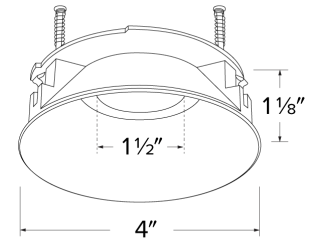

Pex™ 4" Round Non-Adjustable Trimless Smooth Reflector Trim

Pex™ Precision die-cast trims with twist-on system for easy tool-free installation

Features

- 4" Trimless Smooth Reflector (ELK408)
- 4" Trimless Spackle Frame Ordered Separately (EL4SFR)
- Fixed Downlight (non-adjustable)
- Convenient twist-on design for easy installation.
- Lamp: Koto™ LED Module and Canless Koto™ LED Module
- Wet location rated.

ELK408B - Black Ref

ELK408BZ - Bronze Ref

EL4SFR - Spackle Frame

Dimensions

Product Number

Item	Description	Finish
ELK408B	4" Round Trimless Reflector	All Black

Compatible Products

For use with 4" Koto™ Twist-On Trims