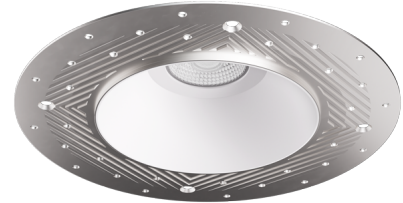

Pex™ 4" Round Non-Adjustable Trimless Smooth Reflector Trim

Pex™ Precision die-cast trims with twist-on system for easy tool-free installation

Features

- 4" Trimless Smooth Reflector (ELK408)
- 4" Trimless Spackle Frame Ordered Separately (EL4SFR)
- Fixed Downlight (non-adjustable)
- Convenient twist-on design for easy installation.
- Lamp: Koto™ LED Module and Canless Koto™ LED Module
- Wet location rated.

Technical Details

Installation: Twist-on design allows for easy mounting onto the Canless Koto™ LED Module.

Lamp: Koto™ LED Module and Canless Koto™ LED Module

Options

ELK408W - White Ref

ELK408H - Haze Ref

ELK408B - Black Ref

ELK408BZ - Bronze Ref

EL4SFR - Spackle Frame

Dimensions

Product Number

Item	Description	Finish
ELK408B	4" Round Trimless Reflector	All Black

Compatible Products

For use with 4" Koto™ Twist-On Trims

Koto™ LED Module & 4" Dedicated LED ICA Housing

Koto™ LED Module
ELK07, ELK09, & ELK11

PRODUCT NUMBER BUILDER					
Koto™ LED Module	Lumens	Color Temperature	Beam Angle		
ELK					
07	750 lm	27 2700K	(blank)	38° lens (Standard)	
09	950 lm	30 3000K	-S	18° lens	
11	1150 lm	35 3500K	-N	25° lens	
		40 4000K	-W	60° lens	
		SD Sunset Dimming (For ELK09 & ELK11)	-FC	18° - 50° Adjustable (ELK07 Only)	