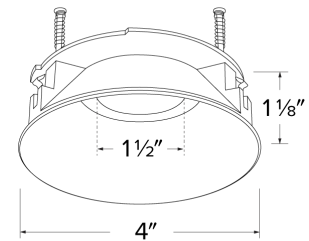

Pex™ 4" Round Non-Adjustable Trimless Smooth Reflector Trim

Pex™ Precision die-cast trims with twist-on system for easy tool-free installation

Features

- 4" Trimless Smooth Reflector (ELK408)
- 4" Trimless Spackle Frame Ordered Separately (EL4SFR)
- Fixed Downlight (non-adjustable)
- Convenient twist-on design for easy installation.
- Lamp: Koto™ LED Module and Canless Koto™ LED Module
- Wet location rated.

ELK408B - Black Ref

ELK408BZ - Bronze Ref

EL4SFR - Spackle Frame

Dimensions

Product Number

Item	Description
EL4SFR	4" Round Trimless Spackle Frame

Compatible Products

For use with 4" Koto™ Twist-On Trims