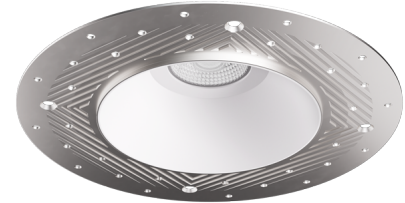

Pex™ 4" Round Non-Adjustable Trimless Smooth Reflector Trim

Pex™ Precision die-cast trims with twist-on system for easy tool-free installation

Features

- 4" Trimless Smooth Reflector (ELK408)
- 4" Trimless Spackle Frame Ordered Separately (EL4SFR)
- Fixed Downlight (non-adjustable)
- Convenient twist-on design for easy installation.
- Lamp: Koto™ LED Module and Canless Koto™ LED Module
- Wet location rated.

Technical Details

Installation: Twist-on design allows for easy mounting onto the Canless Koto™ LED Module.

Lamp: Koto™ LED Module and Canless Koto™ LED Module

Options

ELK408W - White Ref

ELK408H - Haze Ref

ELK408B - Black Ref

ELK408BZ - Bronze Ref

EL4SFR - Spackle Frame

Dimensions

Product Number

Item	Description
EL4SFR	4" Round Trimless Spackle Frame

Compatible Products

For use with 4" Koto™ Twist-On Trims

Koto™ LED Module & 4" Dedicated LED ICA Housing

Koto™ LED Module
ELK07, ELK09, & ELK11

PRODUCT NUMBER BUILDER

Koto™ LED Module	Lumens	Color Temperature	Beam Angle
ELK			
07	750 lm	27 2700K	(blank) 38° lens (Standard)
09	950 lm	30 3000K	-S 18° lens
11	1150 lm	35 3500K	-N 25° lens
		40 4000K	-W 60° lens
		SD Sunset Dimming (For ELK09 & ELK11)	-FC 18° - 50° Adjustable (ELK07 Only)