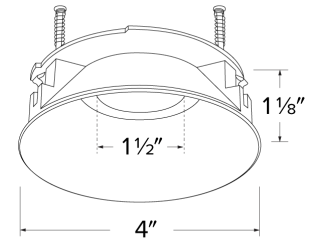

Pex™ 4" Round Non-Adjustable Trimless Smooth Reflector Trim

Pex™ Precision die-cast trims with twist-on system for easy tool-free installation

Features

- 4" Trimless Smooth Reflector (ELK408)
- 4" Trimless Spackle Frame Ordered Separately (EL4SFR)
- Fixed Downlight (non-adjustable)
- Convenient twist-on design for easy installation.
- Lamp: Koto™ LED Module and Canless Koto™ LED Module
- Wet location rated.

ELK408B - Black Ref

ELK408BZ - Bronze Ref

EL4SFR - Spackle Frame

Dimensions

Product Numbers

Item	Description	Finish
ELK408W	4" Round Trimless Reflector	All White
ELK408H	4" Round Trimless Reflector	All Haze
ELK408B	4" Round Trimless Reflector	All Black
ELK408BZ	4" Round Trimless Reflector	All Bronze