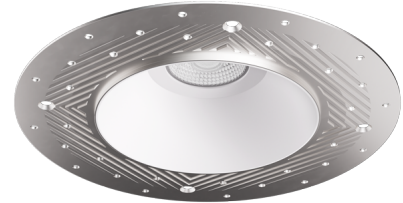

Pex™ 4" Round Non-Adjustable Trimless Smooth Reflector Trim

Pex™ Precision die-cast trims with twist-on system for easy tool-free installation

Features

- 4" Trimless Smooth Reflector (ELK408)
- 4" Trimless Spackle Frame Ordered Separately (EL4SFR)
- Fixed Downlight (non-adjustable)
- Convenient twist-on design for easy installation.
- Lamp: Koto™ LED Module and Canless Koto™ LED Module
- Wet location rated.

Technical Details

Installation: Twist-on design allows for easy mounting onto the Canless Koto™ LED Module.

Lamp: Koto™ LED Module and Canless Koto™ LED Module

Options

ELK408W - White Ref

ELK408H - Haze Ref

ELK408B - Black Ref

ELK408BZ - Bronze Ref

EL4SFR - Spackle Frame

Dimensions

Product Numbers

Item	Description	Finish
ELK408W	4" Round Trimless Reflector	All White
ELK408H	4" Round Trimless Reflector	All Haze
ELK408B	4" Round Trimless Reflector	All Black
ELK408BZ	4" Round Trimless Reflector	All Bronze

Item	Description	Finish
EL45FR	4" Round Trimless Spackle Frame	

Compatible Products

For use with 4" Koto™ Twist-On Trims

Koto™ LED Module & 4" Dedicated LED ICA Housing

Koto™ LED Module
ELK07, ELK09, & ELK11