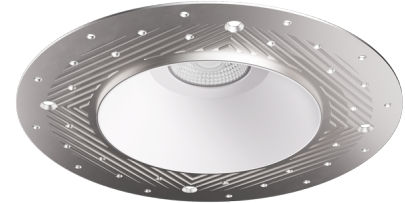

# Pex™ 4" Round Non-Adjustable Trimless Smooth Reflector Trim

Pex™ Precision die-cast trims with twist-on system for easy tool-free installation

## Features

- 4" Trimless Smooth Reflector (ELK408)
- 4" Trimless Spackle Frame Ordered Separately (EL4SFR)
- Fixed Downlight (non-adjustable)
- Convenient twist-on design for easy installation.
- Lamp: Koto™ LED Module and Canless Koto™ LED Module
- Wet location rated.

## Technical Details

**Installation:** Twist-on design allows for easy mounting onto the Canless Koto™ LED Module.

**Lamp:** Koto™ LED Module and Canless Koto™ LED Module