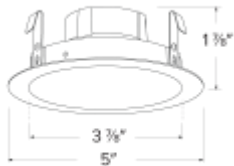

Technical Details

Construction: Diecast aluminum with a powder coated finish

Installation: Twist-on design allows for easy mounting onto the Koto™ LED Module

Lamp: Koto™ LED Module