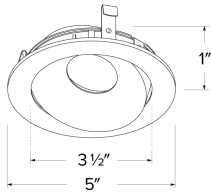

Technical Details

Construction: Diecast aluminum with a powder coated finish.

Installation: Twist-on design allows for easy mounting onto the Koto™ LED Module.

Lamp: Koto™ LED Module.