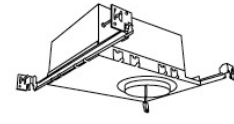

24V DC 4" R-60 Spray Foam Insulation
New Construction Housing

CAT NO.	SPECIFICATIONS
E24V490AJICA	Maximum Adjustability, For use in R60 or Chicago plenum applications *Requires 24V DC Transformer