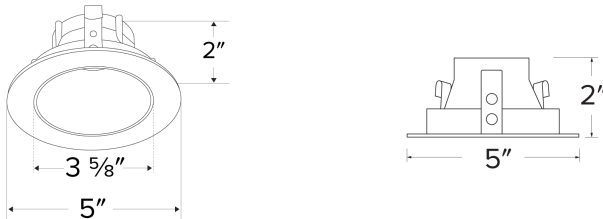

Technical Details

Construction: Diecast aluminum with a powder coated finish.

Installation: Twist-lock design allows for easy mounting onto the Koto™ LED Module.

Lamp: Koto™ LED Module.