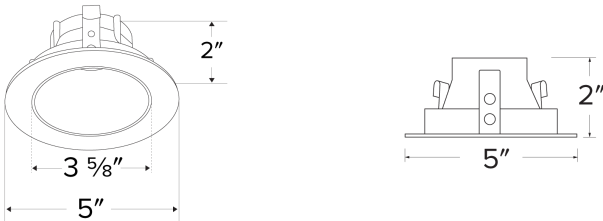

Technical Details

Construction: Diecast aluminum with a powder coated finish.

Installation: Twist-lock design allows for easy mounting onto the Koto™ LED Module.

Lamp: Koto™ LED Module.