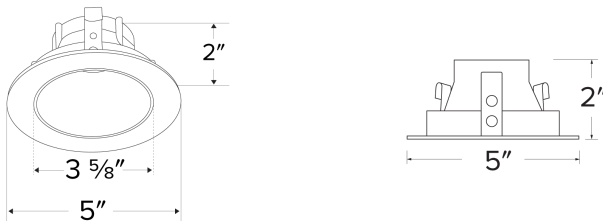

Technical Details

Construction: Diecast aluminum with a powder coated finish.

Installation: Twist-lock design allows for easy mounting onto the Koto™ LED Module.

Lamp: Koto™ LED Module.