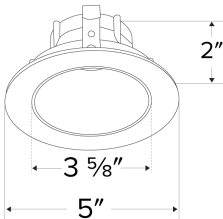

Technical Details

Construction: Diecast aluminum with a powder coated finish.

Installation: Twist-lock design allows for easy mounting onto the Koto™ LED Module.

Lamp: Koto™ LED Module.