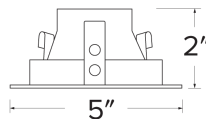

Technical Details

Construction: Diecast aluminum with a powder coated finish.

Installation: Twist-lock design allows for easy mounting onto the Koto™ LED Module.

Lamp: Koto™ LED Module.

Dimensions: