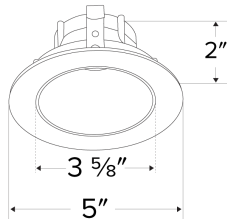

Technical Details

Construction: Diecast aluminum with a powder coated finish.

Installation: Twist-lock design allows for easy mounting onto the Koto™ LED Module.

Lamp: Koto™ LED Module.