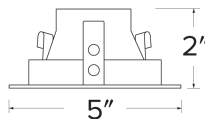

Technical Details

Construction: Diecast aluminum with a powder coated finish.

Installation: Twist-lock design allows for easy mounting onto the Koto™ LED Module.

Lamp: Koto™ LED Module.