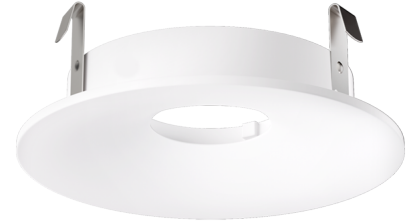

Pex™ 4" Round Curved Reflector

Pex™ Precision die-cast adjustable trims with twist-on system for easy Koto™ Module installation

Features

- 4" Round Curved Reflector.
- Convenient twist-on design for easy installation.
- Lamp: Koto™ LED Module.
- Wet location rated.

Technical Details

Construction: Diecast aluminum with a powder coated finish.

Installation: Twist-on design allows for easy mounting onto the Koto™ LED Module.

Lamp: Koto™ LED Module.

Dimensions:

Options

All White

All Black

Product Numbers

Item	Finish
ELK4172W	All White
ELK4172B	All Black

Product Number Builder Example: ELK4172W

Pex™ 4" Round Curved Reflector

Finish

ELK4172

W All White

B All Black

Compatible Products

For use with 4" Koto™ Twist-On Trims

Koto™ LED Module & 4" Dedicated LED ICA Housing

Koto™ LED Module
ELK07, ELK09, & ELK11

PRODUCT NUMBER BUILDER					
Koto™ LED Module	Lumens	Color Temperature	Beam Angle		
ELK					
07	750 lm	27 2700K	(blank) 38° lens (Standard)		
09	950 lm	30 3000K	-S 18° lens		
11	1150 lm	35 3500K	-N 25° lens		
		40 4000K	-W 60° lens		
		SD Sunset Dimming (For ELK09 & ELK11)	-FC 18° - 50° Adjustable (ELK07 Only)		