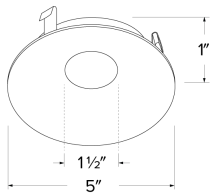

Pex™ 4" Round Curved Reflector

Pex™ Precision die-cast adjustable trims with twist-on system for easy Koto™ Module installation

Features

- 4" Round Curved Reflector.
- Convenient twist-on design for easy installation.
- Lamp: Koto™ LED Module.
- Wet location rated.

Technical Details

Construction: Diecast aluminum with a powder coated finish.

Installation: Twist-on design allows for easy mounting onto the Koto™ LED Module.

Lamp: Koto™ LED Module.

Dimensions:

Options

All White