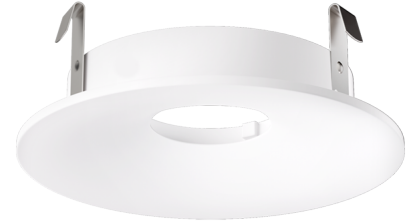

# Pex™ 4" Round Curved Reflector

Pex™ Precision die-cast adjustable trims with twist-on system for easy Koto™ Module installation

## Features

- 4" Round Curved Reflector.
- Convenient twist-on design for easy installation.
- Lamp: Koto™ LED Module.
- Wet location rated.

## Technical Details

**Construction:** Diecast aluminum with a powder coated finish.

**Installation:** Twist-on design allows for easy mounting onto the Koto™ LED Module.

**Lamp:** Koto™ LED Module.

**Dimensions:**