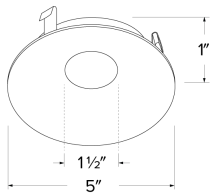

## Features

- 4" Round Curved Reflector.
- Convenient twist-on design for easy installation.
- Lamp: Koto™ LED Module.
- Wet location rated.