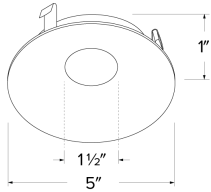

Technical Details

Construction: Diecast aluminum with a powder coated finish.

Installation: Twist-on design allows for easy mounting onto the Koto™ LED Module.

Lamp: Koto™ LED Module.