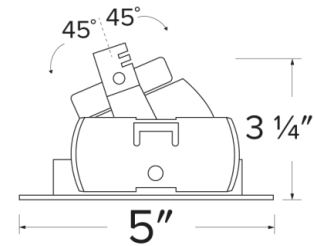

Dimensions

Product Numbers

Item	Finish
ELK4122W	All White

Product Number Builder Example: ELK4122W

Pex™ 4" Round Adjustable Reflector Wall Wash

Finish

ELK4122

W All White