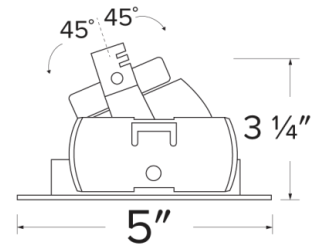

Dimensions

Product Numbers

Item	Finish
ELK4122W	All White

Product Number Builder Example: ELK4122W

Pex™ 4" Round Adjustable Reflector Wall Wash

Finish

ELK4122

W All White