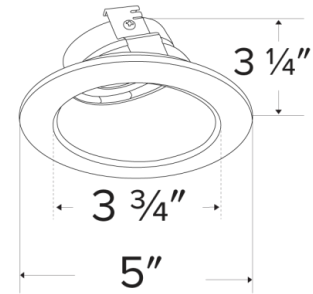

Pex™ 4" Round Adjustable Wall Wash

Pex™ Precision die-cast adjustable trims with twist-&-lock system for easy Koto™ Module installation

Features

- 4" Round Adjustable Reflector Wall Wash
- 45° Adjustability
- 5" O.D.
- Convenient twist-lock design for easy installation
- Damp Location Rated
- Lamp: Koto™ LED Module
- Recommended to be used with Maximum Adjustability Housings

Technical Details

Construction: Diecast aluminum with a powder coated finish.

Installation: Twist-lock design allows for easy mounting onto the Koto™ LED Module.

Lamp: Koto™ LED Module.

Dimensions

Product Numbers