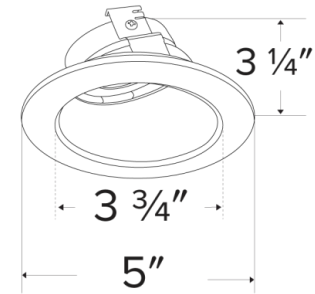

Pex™ 4" Round Adjustable Wall Wash

Pex™ Precision die-cast adjustable trims with twist-&-lock system for easy Koto™ Module installation

Features

- 4" Round Adjustable Reflector Wall Wash
- 45° Adjustability
- 5" O.D.
- Convenient twist-lock design for easy installation
- Damp Location Rated
- Lamp: Koto™ LED Module
- Recommended to be used with Maximum Adjustability Housings

Technical Details

Construction: Diecast aluminum with a powder coated finish.

Installation: Twist-lock design allows for easy mounting onto the Koto™ LED Module.

Lamp: Koto™ LED Module.

Dimensions

Product Numbers