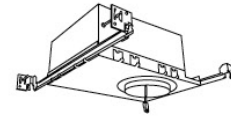

24V DC 4" R-60 Spray Foam Insulation Housing
New Construction

CAT NO.	SPECIFICATIONS
E24V490AJICA	Maximum Adjustability, For use in R60 or Chicago plenum applications <i>*Requires 24V DC Transformer</i>