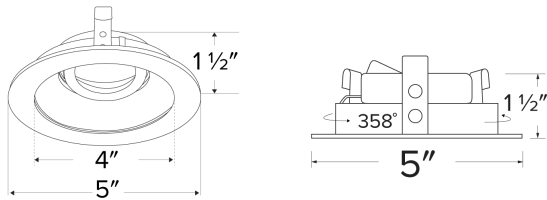

Technical Details

Construction: Diecast aluminum with a powder coated finish.

Installation: Twist-on design allows for easy mounting onto the Koto™ LED Module.

Lamp: Koto™ LED Module.