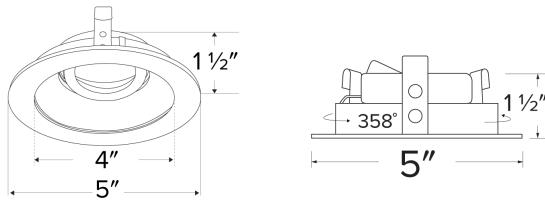

Technical Details

Construction: Diecast aluminum with a powder coated finish.

Installation: Twist-on design allows for easy mounting onto the Koto™ LED Module.

Lamp: Koto™ LED Module.