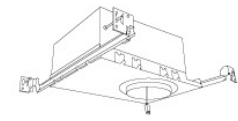

## 4" Koto™ Dedicated LED ICA Housings

4" ICA Maximum Adjustability Housing  
**New Construction**

CAT NO.	SPECIFICATIONS
EL485ICA	Maximum Adjustability

4" ICA Housing  
**New Construction**

CAT NO.	SPECIFICATIONS
EL490ICA	14W, 120/277V
EL490ICA-EM5	Emergency Battery Back-up (90 minutes)