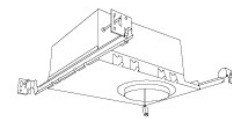

## 4" Koto™ Dedicated LED ICA Housings

4" ICA Maximum Adjustability Housing  
**New Construction**

CAT NO.	SPECIFICATIONS
EL485ICA	Maximum Adjustability

4" ICA Housing  
**New Construction**

CAT NO.	SPECIFICATIONS
EL490ICA	14W, 120/277V
EL490ICA-EM5	Emergency Battery Back-up (90 minutes)