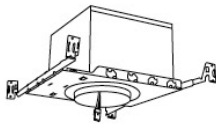

Snoot

L50W White
L50B Black

Secondary Optics

L45 Hex Louver
L46 Linear Lens
L47 Spread Louver
L49 Frosted Lens
L51 Color Shifter
L57 White Hex Louver
L52 Blue Lens
L53 Pink Shifter

4" Koto™ Dedicated LED ICA Housing (24V DC Input)