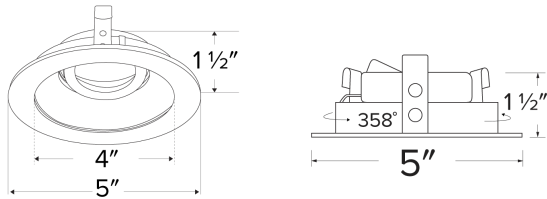

Technical Details

Construction: Diecast aluminum with a powder coated finish.

Installation: Twist-on design allows for easy mounting onto the Koto™ LED Module.

Lamp: Koto™ LED Module.

ELK4111SH Natatorium Rated Trim (non-conductive), Lexan Trim ring, Glass Lens: For Natatorium applications, it's crucial to utilize weatherproof silicone sealant to seal gaps between the ceiling and the trim. As well as between the trim and the lens. This precautionary measure safeguards fixtures and other mechanical ceiling elements from potential damage due to moisture and water exposure.