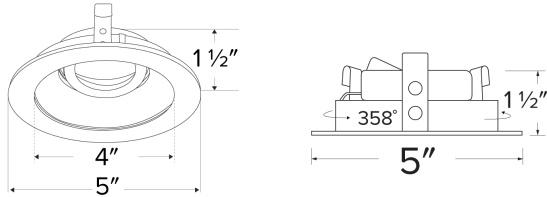

## Features

- 4" Round Adjustable Reflector with Clear Glass Lens
- 358° rotation.
- 35° tilt (for EL485ICA), 25° tilt (for EL490 Series).
- 30° tilt with E3LK Series (Architectural Koto™ Module & Housings)
- Convenient twist-lock design for easy installation.
- Wet Location Rated.
- Lamp: Koto™ LED Module.

**Dimensions:**