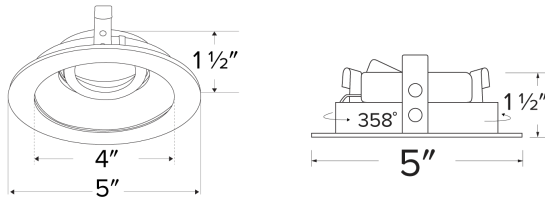

Technical Details

Construction: Diecast aluminum with a powder coated finish.

Installation: Twist-on design allows for easy mounting onto the Koto™ LED Module.

Lamp: Koto™ LED Module.

ELK4111SH Natatorium Rated Trim (non-conductive), Lexan Trim ring, Glass Lens: For Natatorium applications, it's crucial to utilize weatherproof silicone sealant to seal gaps between the ceiling and the trim. As well as between the trim and the lens. This precautionary measure safeguards fixtures and other mechanical ceiling elements from potential damage due to moisture and water exposure.