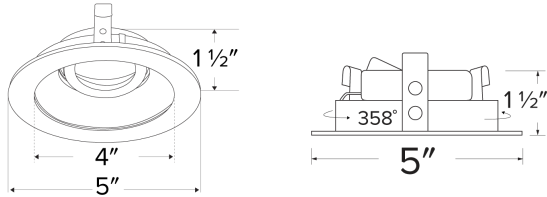

Technical Details

Construction: Diecast aluminum with a powder coated finish.

Installation: Twist-on design allows for easy mounting onto the Koto™ LED Module.

Lamp: Koto™ LED Module.

ELK4111SH Natatorium Rated Trim (non-conductive), Lexan Trim ring, Glass Lens: For Natatorium applications, it's crucial to utilize weatherproof silicone sealant to seal gaps between the ceiling and the trim. As well as between the trim and the lens. This precautionary measure safeguards fixtures and other mechanical ceiling elements from potential damage due to moisture and water exposure.