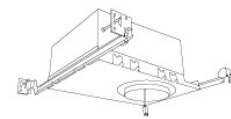

4" R-60 Spray Foam Insulation Housing
New Construction

CAT NO.	SPECIFICATIONS
EL490AJICA	Maximum Adjustability, For use in R60 or Chicago plenum applications