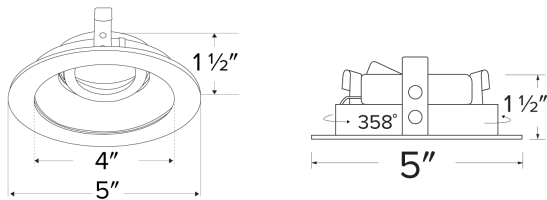

Technical Details

Construction: Diecast aluminum with a powder coated finish.

Installation: Twist-lock design allows for easy mounting onto the Koto™ LED Module.

Lamp: Koto™ LED Module.