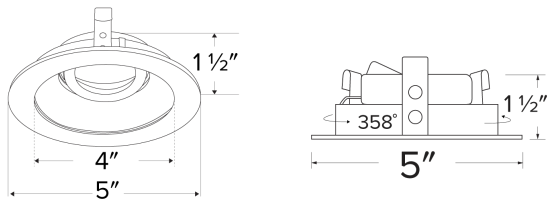

Technical Details

Construction: Diecast aluminum with a powder coated finish.

Installation: Twist-lock design allows for easy mounting onto the Koto™ LED Module.

Lamp: Koto™ LED Module.