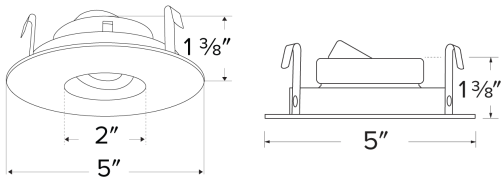

Technical Details

Construction: Diecast aluminum with a powder coated finish.

Installation: Twist-lock design allows for easy mounting onto the Koto™ LED Module.

Lamp: Koto™ LED Module.