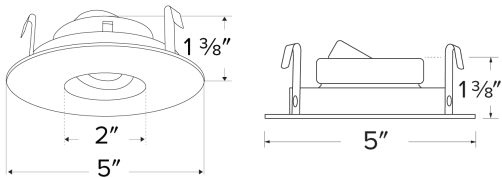

Technical Details

Construction: Diecast aluminum with a powder coated finish.

Installation: Twist-on design allows for easy mounting onto the Koto™ LED Module.

Lamp: Koto™ LED Module.