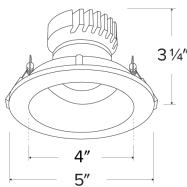

Pex™ 4" Round Adjustable Pinhole

Pex™ Precision die-cast adjustable trims with twist-on system for easy Canless Koto™ Module installation

Features

- 4" Round Adjustable Pinhole.
- Works with ceiling thicknesses up to 1.25"
- 25°-35° tilt
- Convenient twist-on design for easy installation.
- Damp Location Rated.
- Lamp: Canless Koto™ LED Module.

Technical Details

Construction: Diecast aluminum with a powder coated finish.

Installation: Twist-on design allows for easy mounting onto the Canless Koto™ LED Module.

Lamp: Canless Koto™ LED Module.

Dimensions:

Product Number Builder Example: EKCL4127W

Pex™ 4" Adjustable Pinhole

Finish

EKCL4127

<table style="width: 100%; border-collapse: collapse;"> <tr> <td style="padding: 2px 5px;">W</td> <td style="padding: 2px 5px;">All White</td> </tr> <tr> <td style="padding: 2px 5px;">B</td> <td style="padding: 2px 5px;">Black Ref. w/ White Trim</td> </tr> <tr> <td style="padding: 2px 5px;">BZ</td> <td style="padding: 2px 5px;">All Bronze</td> </tr> <tr> <td style="padding: 2px 5px;">BB</td> <td style="padding: 2px 5px;">All Black</td> </tr> <tr> <td style="padding: 2px 5px;">H</td> <td style="padding: 2px 5px;">Haze with White Trim</td> </tr> </table>	W	All White	B	Black Ref. w/ White Trim	BZ	All Bronze	BB	All Black	H	Haze with White Trim	<div style="border: 1px solid black; height: 20px; width: 100%;"></div>
W	All White										
B	Black Ref. w/ White Trim										
BZ	All Bronze										
BB	All Black										
H	Haze with White Trim										