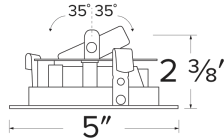

Technical Details

Construction: Diecast aluminum with a powder coated finish.

Installation: Twist-lock design allows for easy mounting onto the Koto™ LED Module.

Lamp: Koto™ LED Module.