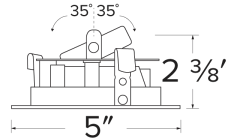

Technical Details

Construction: Diecast aluminum with a powder coated finish.

Installation: Twist-lock design allows for easy mounting onto the Koto™ LED Module.

Lamp: Koto™ LED Module.