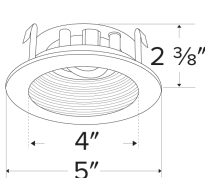

Technical Details

Construction: Diecast aluminum with a powder coated finish.

Installation: Twist-lock design allows for easy mounting onto the Koto™ LED Module.

Lamp: Koto™ LED Module.