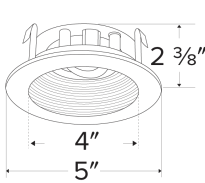

Technical Details

Construction: Diecast aluminum with a powder coated finish.

Installation: Twist-lock design allows for easy mounting onto the Koto™ LED Module.

Lamp: Koto™ LED Module.