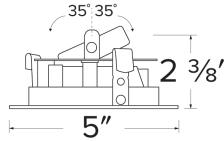

Technical Details

Construction: Diecast aluminum with a powder coated finish.

Installation: Twist-lock design allows for easy mounting onto the Koto™ LED Module.

Lamp: Koto™ LED Module.