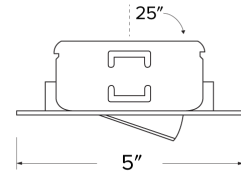

Dimensions

Product Numbers

Item	Finish
ELK4188W	All White
ELK4188B	All Black
ELK4188BZ	All Bronze

Product Number Builder Example: ELK4188W

Pex™ 4" Round Adjustable Spot Trim for Koto Module

Finish

ELK4188

- **W** All White
- **B** All Black
- **BZ** All Bronze