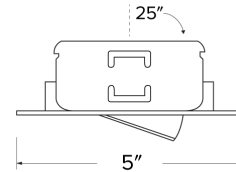

Dimensions

Product Numbers

Item	Finish
ELK4188W	All White
ELK4188B	All Black
ELK4188BZ	All Bronze

Product Number Builder Example: ELK4188W

Pex™ 4" Round Adjustable Spot Trim for Koto Module

Finish

ELK4188

- **W** All White
- **B** All Black
- **BZ** All Bronze