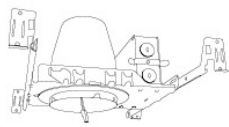

4" ICA Housing
New Construction

CAT NO.	SPECIFICATIONS
EL490ICA	14W, 120/277V
EL490ICA-EM5	Emergency Battery Back-up (90 minutes)