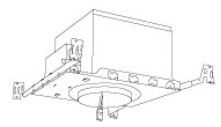

4" Koto™ Dedicated LED ICA Housings

4" ICA Maximum Adjustability Housing
New Construction

CAT NO.	SPECIFICATIONS
EL485ICA	Maximum Adjustability