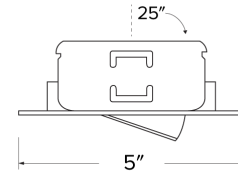

Dimensions

Product Numbers

Item	Finish
ELK4188W	All White
ELK4188B	All Black
ELK4188BZ	All Bronze

Product Number Builder Example: ELK4188W

Pex™ 4" Round Adjustable Spot Trim for Koto Module

Finish

ELK4188

_____

- **W** All White
- **B** All Black
- **BZ** All Bronze