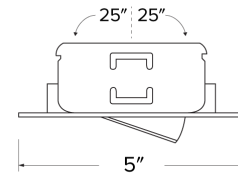

Dimensions

Product Numbers

Item	Finish
ELK4188W	White
ELK4188B	All Black
ELK4188BZ	All Bronze

Product Number Builder Example: ELK4188W

Unique™ 4" Round Adjustable Spot Trim for Koto Mod

Finish

ELK4188

- **W** All White
- **B** All Black
- **BZ** All Bronze