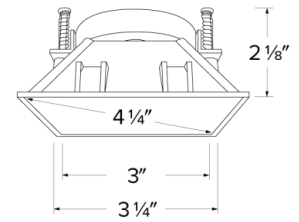

Product Numbers

Item	Description	Finish
EL4SFS	Square Spackle Frame	
ELK445W	Canless Square Smooth Reflector Trim	All White
ELK445H	Canless Square Smooth Reflector Trim	All Haze
ELK445B	Canless Square Smooth Reflector Trim	All Black