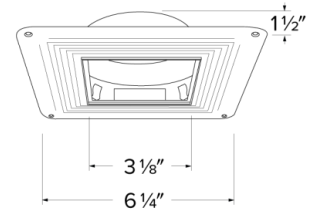

Pex™ 4" Canless Square Trimless Smooth Reflector Trim

Pex™ Precision die-cast trims with twist-on system for easy tool-free installation

Features

- 4" Square Trimless Smooth Reflector.
- 4" Trimless Spackle Frame Ordered Separately (EL4SFS)
- Convenient twist-on design for easy installation.
- Lamp: Koto™ LED Module and Canless Koto™ LED Module.
- Wet Location rated.

Technical Details

Installation: Twist-lock design allows for easy mounting onto the Koto™ LED Module.

Lamp: Koto™ LED Module.

Options

EL4SFS

ELK445W