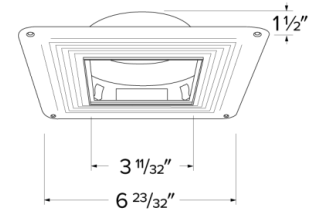

Pex™ 4" Canless Square Adjustable Trimless Smooth Reflector Trim

Pex™ Precision Adjustable die-cast trims with twist-on system for easy tool-free installation

Features

- 4" Square Adjustable Trimless Smooth Reflector
- Compatible with EL4SFS (new inventory only). Ordered Separately
- Convenient twist-on design for easy installation
- Damp Location Rated
- Lamp: Koto™ LED Module and Canless Koto™ LED Module

Technical Details

Installation: Twist-on design allows for easy mounting onto the Koto™ LED Module.

Lamp: Koto™ LED Module and Canless Koto™ LED Module.

Options

EL4SFS

ELK459