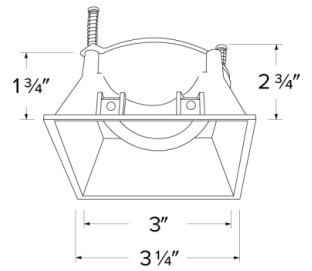

Product Numbers

Item	Description	Finish
EL4SFS	Square Spackle Frame	
ELK459W	Canless Square Adjustable Reflector Trim	All White
ELK459B	Canless Square Adjustable Reflector Trim	All Black
ELK459H	Canless Square Adjustable Reflector Trim	All Haze