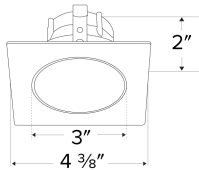

Technical Details

Construction: Diecast aluminum with a powder coated finish.

Installation: Twist-on design allows for easy mounting onto the Koto™ LED Module.

Lamp: Koto™ LED Module only.

Dimensions: