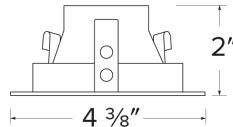

Technical Details

Construction: Diecast aluminum with a powder coated finish.

Installation: Twist-on design allows for easy mounting onto the Koto™ LED Module.

Lamp: Koto™ LED Module only.