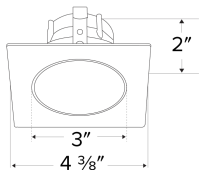

Technical Details

Construction: Diecast aluminum with a powder coated finish.

Installation: Twist-on design allows for easy mounting onto the Koto™ LED Module.

Lamp: Koto™ LED Module only.