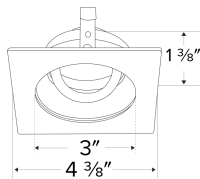

Technical Details

Construction: Diecast aluminum with a powder coated finish.

Installation: Twist-on design allows for easy mounting onto the Koto™ LED Module.

Lamp: Koto™ LED Module only.