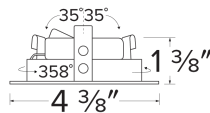

Technical Details

Construction: Diecast aluminum with a powder coated finish.

Installation: Twist-on design allows for easy mounting onto the Koto™ LED Module.

Lamp: Koto™ LED Module only.