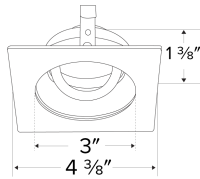

Technical Details

Construction: Diecast aluminum with a powder coated finish.

Installation: Twist-on design allows for easy mounting onto the Koto™ LED Module.

Lamp: Koto™ LED Module only.