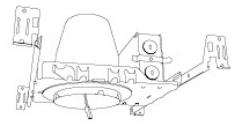

CAT NO.	SPECIFICATIONS
EL386ICA	Maximum Adjustability

3" ICA Housing
New Construction

CAT NO.	SPECIFICATIONS
EL390ICA	
EL390ICA-EM5	Emergency Battery Back-up (90 minutes)

3" ICA Housing
Remodel

CAT NO.	SPECIFICATIONS
EL390RICA	