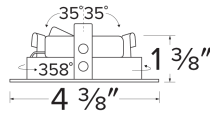

Technical Details

Construction: Diecast aluminum with a powder coated finish.

Installation: Twist-on design allows for easy mounting onto the Koto™ LED Module.

Lamp: Koto™ LED Module only.