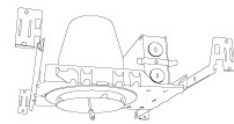

3" Standard ICA Housing
800 lm (10.5W) w/ELK19 Series Module
1000 lm (10.5W) w/ELK21 Series Module
New Construction

CAT NO.	SPECIFICATIONS
E3LK53ICA	1350 lm, 15.7W, 120V, Triac/ELV
E3LK54ICAD	1350 lm, 15.7W, 120/277V, 0-10V/Triac/ELV
E3LK84ICA	1500 lm, 18.9W, 120V, Triac/ELV
E3LK85ICAD	1500 lm, 18.9W, 120/277V, 0-10V/Triac/ELV

CAT NO.	SPECIFICATIONS
E3LK76ICA	120V, Triac/ELV
E3LK77ICAD	120/277V, 0-10V/Triac/ELV

CAT NO.	SPECIFICATIONS
E3LK65ICA	120V, Triac/ELV
E3LK65ICA-EM1	Emergency Battery Back-Up
E3LK66ICAD	120/277V, 0-10V/Triac/ELV
E3LK66ICAD-EM1	Emergency Battery Back-Up