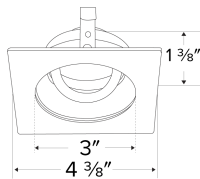

Technical Details

Construction: Diecast aluminum with a powder coated finish.

Installation: Twist-lock design allows for easy mounting onto the Koto™ LED Module.

Lamp: Koto™ LED Module only.