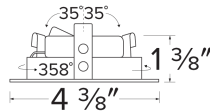

Technical Details

Construction: Diecast aluminum with a powder coated finish.

Installation: Twist-lock design allows for easy mounting onto the Koto™ LED Module.

Lamp: Koto™ LED Module only.