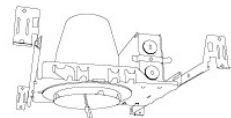

CAT NO.	SPECIFICATIONS
EL386ICA	Maximum Adjustability

3" ICA Housing
New Construction

CAT NO.	SPECIFICATIONS
EL390ICA	
EL390ICA-EM5	Emergency Battery Back-up (90 minutes)

3" ICA Housing
Remodel

CAT NO.	SPECIFICATIONS
EL390RICA	