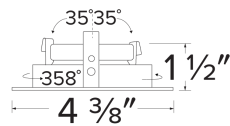

Technical Details

Construction: Diecast aluminum with a powder coated finish.

Installation: Twist-lock design allows for easy mounting onto the Koto™ LED Module.

Lamp: Koto™ LED Module only.