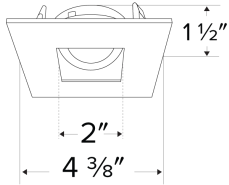

Technical Details

Construction: Diecast aluminum with a powder coated finish.

Installation: Twist-lock design allows for easy mounting onto the Koto™ LED Module.

Lamp: Koto™ LED Module only.