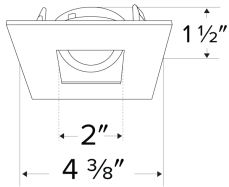

Technical Details

Construction: Diecast aluminum with a powder coated finish.

Installation: Twist-lock design allows for easy mounting onto the Koto™ LED Module.

Lamp: Koto™ LED Module only.