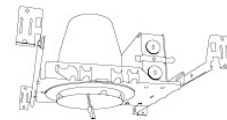

3" ICA Housing
New Construction

CAT NO.	SPECIFICATIONS
EL390ICA	
EL390ICA-EM5	Emergency Battery Back-up (90 minutes)