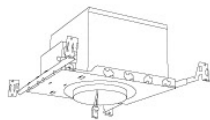

3" Koto™ Dedicated LED ICA Housings

3" ICA Maximum Adjustability Housing
New Construction

CAT NO.	SPECIFICATIONS
EL386ICA	Maximum Adjustability