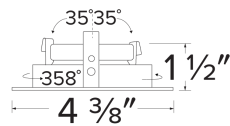

Technical Details

Construction: Diecast aluminum with a powder coated finish.

Installation: Twist-on design allows for easy mounting onto the Koto™ LED Module.

Lamp: Koto™ LED Module only.