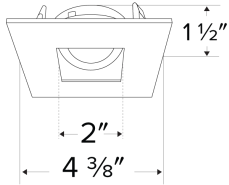

Technical Details

Construction: Diecast aluminum with a powder coated finish.

Installation: Twist-on design allows for easy mounting onto the Koto™ LED Module.

Lamp: Koto™ LED Module only.