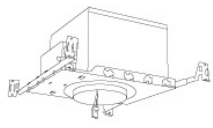

3" Koto™ Dedicated LED ICA Housings

3" ICA Maximum Adjustability Housing
New Construction

CAT NO.	SPECIFICATIONS
EL386ICA	Maximum Adjustability