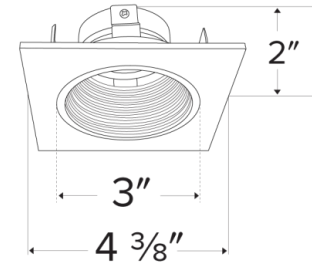

Dimensions

Product Numbers

Item	Finish
ELK3393W	All White

Product Number Builder Example: ELK3393W

Pex™ 3" Square Adjustable Baffle

Finish

ELK3393

W All White