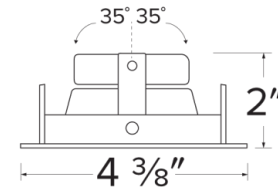

Dimensions

Product Numbers

Item	Finish
ELK3393W	All White

Product Number Builder Example: ELK3393W

Pex™ 3" Square Adjustable Baffle

Finish

ELK3393

W All White